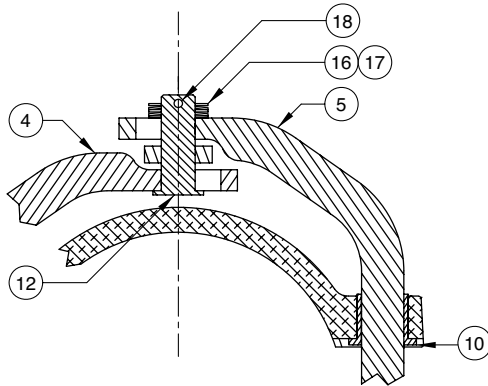

60TT(F) 4" Product Delivery Elbow

Tank Truck Service & Sales, Inc. Warren, Michigan 800-482-2678 www.tanktruckservice.com

Replacement Parts

SECTION A-A

SECTION B-B

#1 Upper Body w/Windows
E00266 - Male Kamlok
E00269 - FMPT

| ITEM | PART NUMBER | DESCRIPTION | QTY. |
|------|-------------|--------------------------------------|------|
| 1 | see drawing | UPPER BODY ⁴ | 1 |
| 2 | E00259A | LOWER BODY | 1 |
| 3 | C10125M | HANDLE ³ | 1 |
| 4 | C10143M | DRIVE STEM (INNER) ³ | 1 |
| 5 | C10144M | DRIVE STEM (OUTER) ³ | 1 |
| 6 | C10146M | ELBOW LINK (UPPER BODY) ³ | 1 |
| 7 | H03114M | HEX CAP SCREW | 4 |
| 8 | H06151M | HEX NUT | 4 |
| 9 | H10039M | GASKET (NEOPRENE FIBER) | 1 |
| 10 | H10090M | FLANGE BEARING | 4 |
| 11 | H04137M | SEAT RING (BUNA) | 1 |
| 12 | H20373M | PIN (CLEVIS) ³ | 2 |
| 13 | H20476M | PIN (SPRING) ^{2,3} | 2 |
| 14 | H20495M | YOKE ASSEMBLY ² | 2 |
| 15 | H51427M | SHOULDER SCREW ³ | 1 |

| ITEM | PART NUMBER | DESCRIPTION | QTY. |
|------|-------------|--------------------------------|------|
| 16 | H03866M | FLAT WASHER ³ | 6 |
| 17 | H10088M | SPRING WASHER ³ | 4 |
| 18 | H51787M | COTTER PIN ³ | 2 |
| 19 | H04135M | RETAINING PLATE ^{1,4} | 3 |
| 20 | H52471M | SCREW ^{1,4} | 9 |
| 21 | H20010M | GASKET (BUNA) ^{1,4} | 3 |
| 22 | H20583M | WINDOW ^{1,4} | 3 |