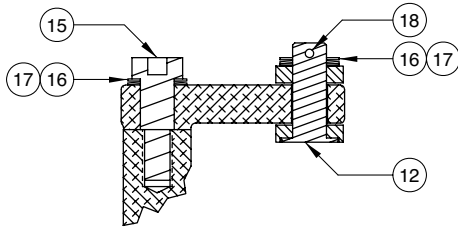

60TT(F) 4" Product Delivery Elbow

Tank Truck Service & Sales, Inc. Warren, Michigan 800-482-2678 www.tanktruckservice.com

Replacement Parts

SECTION A-A

SECTION B-B

#1 Upper Body w/Windows
E00266 - Male Kamlok
E00269 - FMPT

| ITEM | PART NUMBER | DESCRIPTION | QTY. |
|------|-------------|--------------------------------------|------|
| 1 | see drawing | UPPER BODY ⁴ | 1 |
| 2 | E00259A | LOWER BODY | 1 |
| 3 | C10125M | HANDLE ³ | 1 |
| 4 | C10143M | DRIVE STEM (INNER) ³ | 1 |
| 5 | C10144M | DRIVE STEM (OUTER) ³ | 1 |
| 6 | C10146M | ELBOW LINK (UPPER BODY) ³ | 1 |
| 7 | H03114M | HEX CAP SCREW | 4 |
| 8 | H06151M | HEX NUT | 4 |
| 9 | H10039M | GASKET (NEOPRENE FIBER) | 1 |
| 10 | H10090M | FLANGE BEARING | 4 |
| 11 | H04137M | SEAT RING (BUNA) | 1 |
| 12 | H20373M | PIN (CLEVIS) ³ | 2 |
| 13 | H20476M | PIN (SPRING) ^{2,3} | 2 |
| 14 | H20495M | YOKE ASSEMBLY ² | 2 |
| 15 | H51427M | SHOULDER SCREW ³ | 1 |

| ITEM | PART NUMBER | DESCRIPTION | QTY. |
|------|-------------|--------------------------------|------|
| 16 | H03866M | FLAT WASHER ³ | 6 |
| 17 | H10088M | SPRING WASHER ³ | 4 |
| 18 | H51787M | COTTER PIN ³ | 2 |
| 19 | H04135M | RETAINING PLATE ^{1,4} | 3 |
| 20 | H52471M | SCREW ^{1,4} | 9 |
| 21 | H20010M | GASKET (BUNA) ^{1,4} | 3 |
| 22 | H20583M | WINDOW ^{1,4} | 3 |