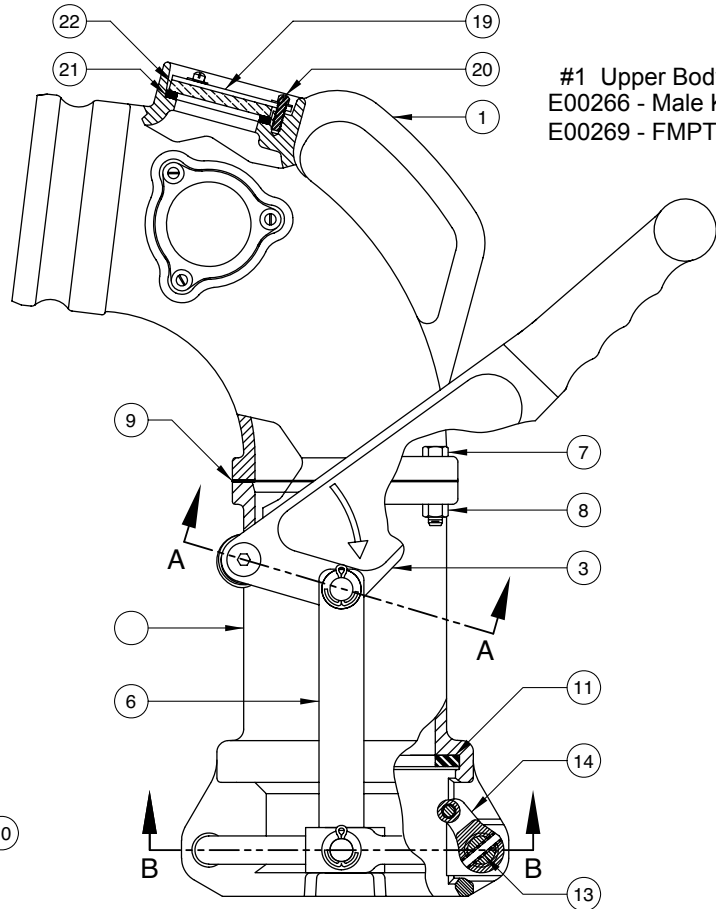

60TT(F) 4" Product Delivery Elbow

Tank Truck Service & Sales, Inc. Warren, Michigan 800-482-2678 www.tanktruckservice.com

Replacement Parts

SECTION A-A

SECTION B-B

#1 Upper Body w/Windows
E00266 - Male Kamlok
E00269 - FMPT

| ITEM | PART NUMBER | DESCRIPTION | QTY. |
|------|-------------|--------------------------------------|------|
| 1 | see drawing | UPPER BODY ⁴ | 1 |
| 2 | E00259A | LOWER BODY | 1 |
| 3 | C10125M | HANDLE ³ | 1 |
| 4 | C10143M | DRIVE STEM (INNER) ³ | 1 |
| 5 | C10144M | DRIVE STEM (OUTER) ³ | 1 |
| 6 | C10146M | ELBOW LINK (UPPER BODY) ³ | 1 |
| 7 | H03114M | HEX CAP SCREW | 4 |
| 8 | H06151M | HEX NUT | 4 |
| 9 | H10039M | GASKET (NEOPRENE FIBER) | 1 |
| 10 | H10090M | FLANGE BEARING | 4 |
| 11 | H04137M | SEAT RING (BUNA) | 1 |
| 12 | H20373M | PIN (CLEVIS) ³ | 2 |
| 13 | H20476M | PIN (SPRING) ^{2,3} | 2 |
| 14 | H20495M | YOKE ASSEMBLY ² | 2 |
| 15 | H51427M | SHOULDER SCREW ³ | 1 |

| ITEM | PART NUMBER | DESCRIPTION | QTY. |
|------|-------------|--------------------------------|------|
| 16 | H03866M | FLAT WASHER ³ | 6 |
| 17 | H10088M | SPRING WASHER ³ | 4 |
| 18 | H51787M | COTTER PIN ³ | 2 |
| 19 | H04135M | RETAINING PLATE ^{1,4} | 3 |
| 20 | H52471M | SCREW ^{1,4} | 9 |
| 21 | H20010M | GASKET (BUNA) ^{1,4} | 3 |
| 22 | H20583M | WINDOW ^{1,4} | 3 |